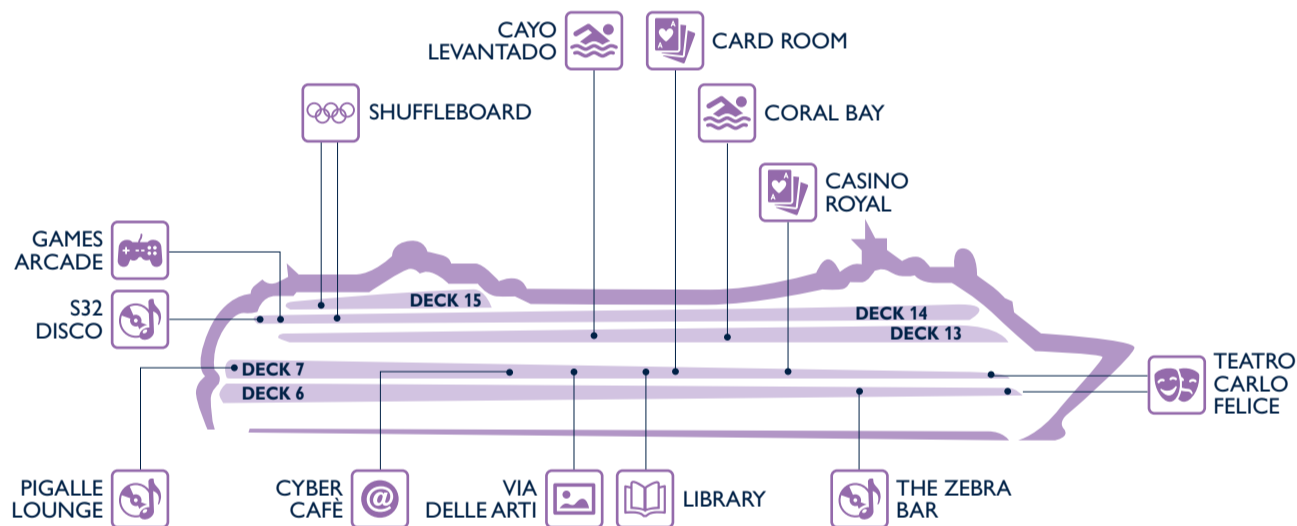

ASSEMBLY STATION			DECK
	C	Casino Royal	7
	D	The Zebra Bar	6
	E	External port side middle ship	7
	F	External stbd side middle ship	7
	G	Il Palladio Restaurant	6
	H	Pigalle Lounge	7

EAT & DRINK

Bars	Deck
BAR DEI POETI	6
BAR SMERALDO	6
CASINO ROYAL	7
GIADA BAR	6
IL GRAPPOLO D'ORO WINE BAR	7
LE RENDEZ-VOUS BAR	5
PIGALLE LOUNGE	7
S32 DISCO	14
SPA BAR	13
THE HITCHCOCK LOUNGE CIGAR ROOM	7
THE ZEBRA BAR	6

Restaurants	Deck
KAITO SUSHI BAR	7
IL PALLADIO	6
L'OBELISCO BUFFET RESTAURANT	13
LE FONTANE	5
VILLA POMPEIANA BUFFET RESTAURANT	13

Outdoor Bars	Deck
MOJITO BAR	13
PIRAÑA BAR	13
TOP 16 BAR	16

SHOPPING

Shops	Deck
ACCESSORIES SHOP	6
EXCURSION OFFICE	6
L'ANGOLO DEI POETI	6
LE PARFUM COSMETIC SHOP	6
LO SMERALDO	6

Shops	Deck
MSC AUREA SPA	13
MSC SHOP	6
PHOTO SHOP	7
PLACE VENDÔME	6
THE MINI MALL	6

ENTERTAINMENT

Fun	Deck
CARD ROOM	7
CASINO ROYAL	7
CAYO LEVANTADO POOL AREA	13
CORAL BAY POOL AREA	13
CYBER CAFÈ	7
GAMES ARCADE	14
LIBRARY	7

Fun	Deck
PIGALLE LOUNGE	7
S32 DISCO	14
SHUFFLEBOARD	14
TEATRO CARLO FELICE	6
THE ZEBRA BAR	6
VIA DELLE ARTI	7

FAMILY & FUN

Family Areas	Deck
BABY CLUB INDOOR PLAYROOM (under 3 years)	14
CAYO LEVANTADO POOL AREA	13
CHILDREN OUTDOOR POOL & GAMES	14
CORAL BAY POOL AREA	13
MINI CLUB I DINOSAURI (3-6 years)	14
JUNIORS CLUB (7-11 years)	14
KIDS' CORNER	13