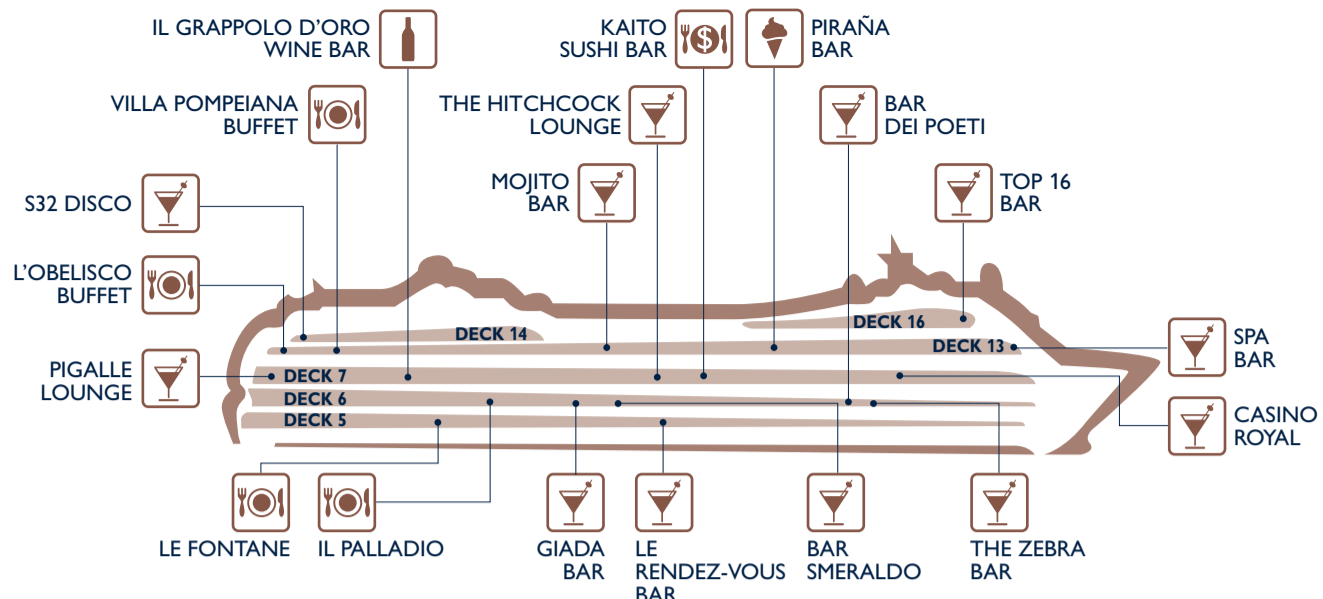

EAT & DRINK

Bars	Deck
BAR DEI POETI	6
BAR SMERALDO	6
CASINO ROYAL	7
GIADA BAR	6
IL GRAPPOLO D'ORO WINE BAR	7
LE RENDEZ-VOUS BAR	5
PIGALLE LOUNGE	7
S32 DISCO	14
SPA BAR	13
THE HITCHCOCK LOUNGE CIGAR ROOM	7
THE ZEBRA BAR	6

Restaurants	Deck
KAITO SUSHI BAR	7
IL PALLADIO	6
L'OBELISCO BUFFET RESTAURANT	13
LE FONTANE	5
VILLA POMPEIANA BUFFET RESTAURANT	13

Outdoor Bars	Deck
MOJITO BAR	13
PIRAÑA BAR	13
TOP 16 BAR	16