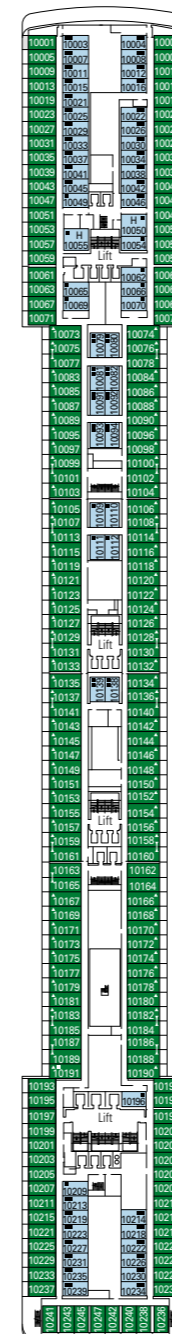

# MSC Orchestra

Use the deck plans to select your ideal cabin.  
Choose the deck you wish then use the colours to identify the category of accommodation you desire.

Cabins **1275** | Guests **3223**

### LEGEND

- ▲ Sofa bed
- ◆ Double sofa bed
- 3<sup>rd</sup> bed is a pullman bed
- 3<sup>rd</sup> and 4<sup>th</sup> beds are pullman beds
- ↔ Connecting Cabins
- H Cabins for guests with disabilities or reduced mobility
- Cabins with partial view
- Balcony with metal balustrade
- Balcony with half glass half metal balustrade

\*The ship offers many family cabins which are the combination of 2 connected cabins. Please contact your travel agent for all the available options.  
• All cabins have one double bed convertible to two single beds except in cabins for guests with disabilities or reduced mobility (H), this does not apply to cabin 15025.  
• 3<sup>rd</sup> and 4<sup>th</sup> beds available in all categories.

DECK 15  
**XILOFONO**

DECK 14  
**CHITARRA**

DECK 12  
**CLARINETTO**

DECK 11  
**FLAUTO**

DECK 10  
**LIRA**

DECK 9  
**VIOLA**

DECK 8  
**ARPA**

DECK 5  
**PIANOFORTE**