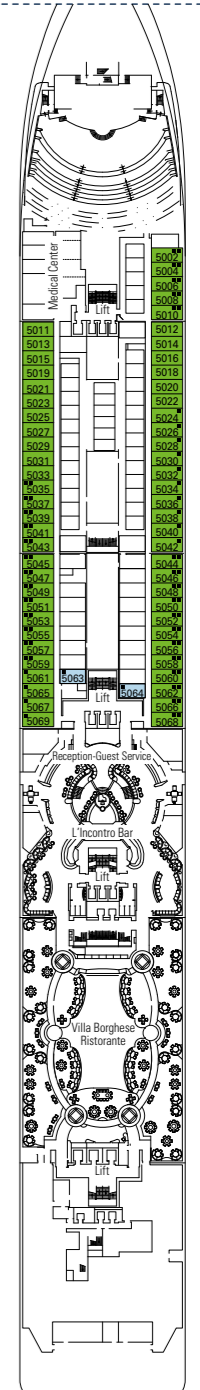

# MSC Orchestra

Use the deck plans to select your ideal cabin.  
Choose the deck you wish then use the colours to identify the category of accommodation you desire.

Cabins **1275** | Guests **3223**

### LEGEND

- ▲ Sofa bed
- ◆ Double sofa bed
- 3<sup>rd</sup> bed is a pullman bed
- 3<sup>rd</sup> and 4<sup>th</sup> beds are pullman beds
- ↔ Connecting Cabins
- H Cabins for guests with disabilities or reduced mobility
- Cabins with partial view
- Balcony with metal balustrade
- Balcony with half glass half metal balustrade

\*The ship offers many family cabins which are the combination of 2 connected cabins. Please contact your travel agent for all the available options.  
• All cabins have one double bed convertible to two single beds except in cabins for guests with disabilities or reduced mobility (H), this does not apply to cabin 15025.  
• 3<sup>rd</sup> and 4<sup>th</sup> beds available in all categories.

DECK 15  
**XILOFONO**

DECK 14  
**CHITARRA**

DECK 12  
**CLARINETTO**

DECK 11  
**FLAUTO**

DECK 10  
**LIRA**

DECK 9  
**VIOLA**

DECK 8  
**ARPA**

DECK 5  
**PIANOFORTE**