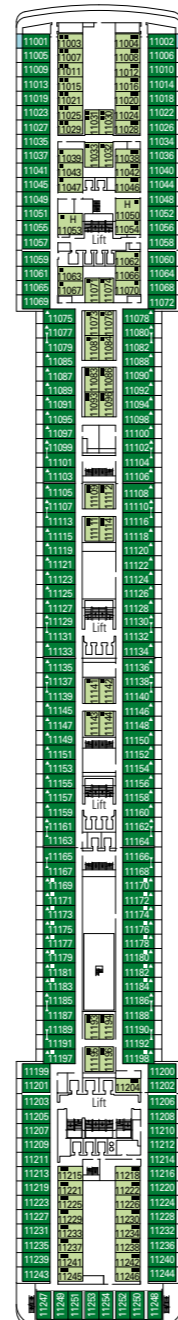

# MSC Orchestra

Use the deck plans to select your ideal cabin.  
Choose the deck you wish then use the colours to identify the category of accommodation you desire.

Cabins **1275** | Guests **3223**

### LEGEND

- ▲ Sofa bed
- ◆ Double sofa bed
- 3<sup>rd</sup> bed is a pullman bed
- 3<sup>rd</sup> and 4<sup>th</sup> beds are pullman beds
- ↔ Connecting Cabins
- H Cabins for guests with disabilities or reduced mobility
- Cabins with partial view
- Balcony with metal balustrade
- Balcony with half glass half metal balustrade

\*The ship offers many family cabins which are the combination of 2 connected cabins. Please contact your travel agent for all the available options.  
• All cabins have one double bed convertible to two single beds except in cabins for guests with disabilities or reduced mobility (H), this does not apply to cabin 15025.  
• 3<sup>rd</sup> and 4<sup>th</sup> beds available in all categories.

DECK 15  
**XILOFONO**

DECK 14  
**CHITARRA**

DECK 12  
**CLARINETTO**

DECK 11  
**FLAUTO**

DECK 10  
**LIRA**

DECK 9  
**VIOLA**

DECK 8  
**ARPA**

DECK 5  
**PIANOFORTE**