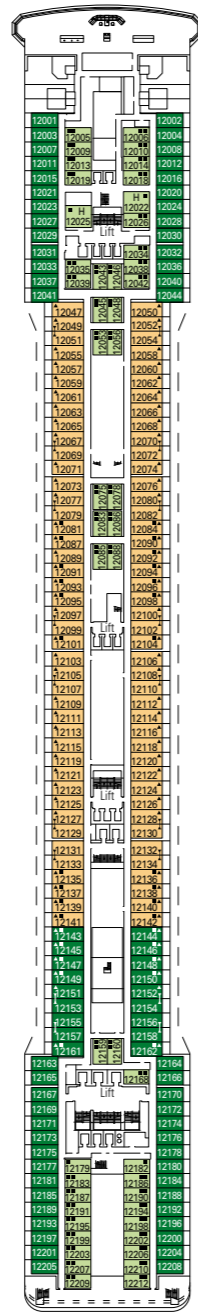

# MSC Orchestra

Use the deck plans to select your ideal cabin.  
Choose the deck you wish then use the colours to identify the category of accommodation you desire.

Cabins **1275** | Guests **3223**

### LEGEND

- ▲ Sofa bed
- ◆ Double sofa bed
- 3<sup>rd</sup> bed is a pullman bed
- 3<sup>rd</sup> and 4<sup>th</sup> beds are pullman beds
- ↔ Connecting Cabins
- H Cabins for guests with disabilities or reduced mobility
- Cabins with partial view
- Balcony with metal balustrade
- Balcony with half glass half metal balustrade

\*The ship offers many family cabins which are the combination of 2 connected cabins. Please contact your travel agent for all the available options.  
• All cabins have one double bed convertible to two single beds except in cabins for guests with disabilities or reduced mobility (H), this does not apply to cabin 15025.  
• 3<sup>rd</sup> and 4<sup>th</sup> beds available in all categories.

DECK 15  
**XILOFONO**

DECK 14  
**CHITARRA**

DECK 12  
**CLARINETTO**

DECK 11  
**FLAUTO**

DECK 10  
**LIRA**

DECK 9  
**VIOLA**

DECK 8  
**ARPA**

DECK 5  
**PIANOFORTE**