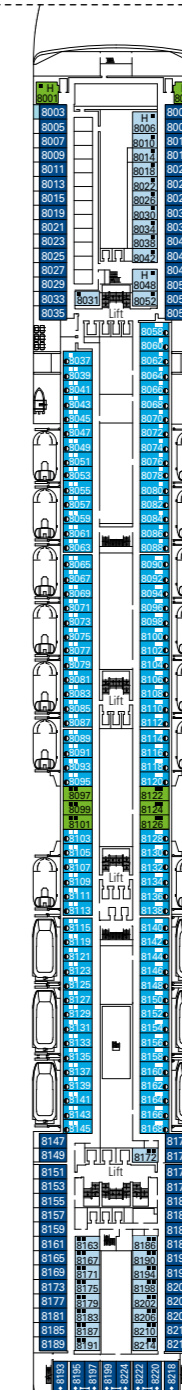

# MSC Orchestra

Use the deck plans to select your ideal cabin.  
Choose the deck you wish then use the colours to identify the category of accommodation you desire.

Cabins **1275** | Guests **3223**

### LEGEND

- ▲ Sofa bed
- ◆ Double sofa bed
- 3<sup>rd</sup> bed is a pullman bed
- 3<sup>rd</sup> and 4<sup>th</sup> beds are pullman beds
- ↔ Connecting Cabins
- H Cabins for guests with disabilities or reduced mobility
- Cabins with partial view
- Balcony with metal balustrade
- Balcony with half glass half metal balustrade

\*The ship offers many family cabins which are the combination of 2 connected cabins. Please contact your travel agent for all the available options.  
• All cabins have one double bed convertible to two single beds except in cabins for guests with disabilities or reduced mobility (H), this does not apply to cabin 15025.  
• 3<sup>rd</sup> and 4<sup>th</sup> beds available in all categories.

DECK 15  
**XILOFONO**

DECK 14  
**CHITARRA**

DECK 12  
**CLARINETTO**

DECK 11  
**FLAUTO**

DECK 10  
**LIRA**

DECK 9  
**VIOLA**

DECK 8  
**ARPA**

DECK 5  
**PIANOFORTE**