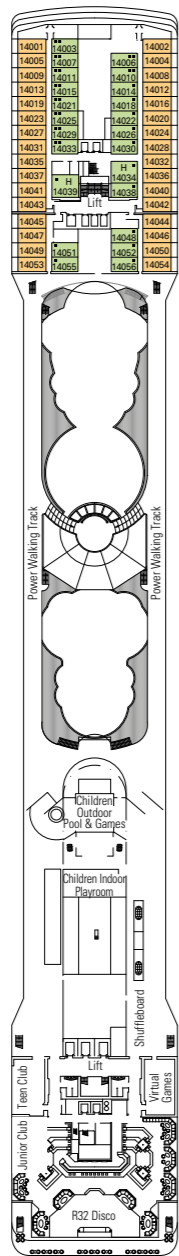

# MSC Orchestra

Use the deck plans to select your ideal cabin.  
Choose the deck you wish then use the colours to identify the category of accommodation you desire.

Cabins **1275** | Guests **3223**

### AUREA EXPERIENCE

- Balcony
- Suite

### LEGEND

- ▲ Sofa bed
- ◆ Double sofa bed
- 3<sup>rd</sup> bed is a pullman bed
- 3<sup>rd</sup> and 4<sup>th</sup> beds are pullman beds
- ↔ Connecting Cabins
- H Cabins for guests with disabilities or reduced mobility
- Cabins with partial view
- Balcony with metal balustrade
- Balcony with half glass half metal balustrade

DECK 15  
**XILOFONO**

DECK 14  
**CHITARRA**

DECK 12  
**CLARINETTO**

DECK 11  
**FLAUTO**

DECK 10  
**LIRA**

DECK 9  
**VIOLA**

DECK 8  
**ARPA**

DECK 5  
**PIANOFORTE**