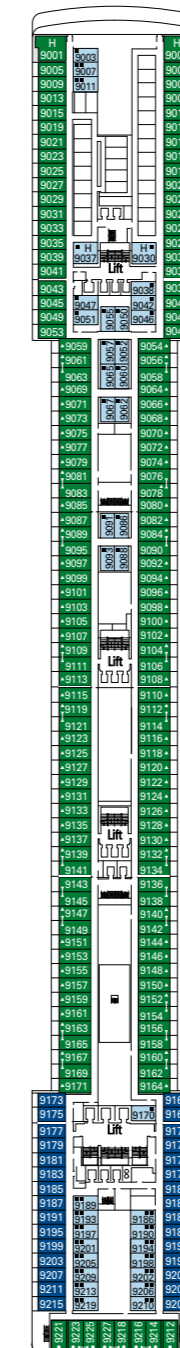

# MSC Orchestra

Use the deck plans to select your ideal cabin.  
Choose the deck you wish then use the colours to identify the category of accommodation you desire.

Cabins **1275** | Guests **3223**

### LEGEND

- ▲ Sofa bed
- ◆ Double sofa bed
- 3<sup>rd</sup> bed is a pullman bed
- 3<sup>rd</sup> and 4<sup>th</sup> beds are pullman beds
- ↔ Connecting Cabins
- H Cabins for guests with disabilities or reduced mobility
- Cabins with partial view
- Balcony with metal balustrade
- Balcony with half glass half metal balustrade

\*The ship offers many family cabins which are the combination of 2 connected cabins. Please contact your travel agent for all the available options.  
• All cabins have one double bed convertible to two single beds except in cabins for guests with disabilities or reduced mobility (H), this does not apply to cabin 15025.  
• 3<sup>rd</sup> and 4<sup>th</sup> beds available in all categories.

DECK 15  
**XILOFONO**

DECK 14  
**CHITARRA**

DECK 12  
**CLARINETTO**

DECK 11  
**FLAUTO**

DECK 10  
**LIRA**

DECK 9  
**VIOLA**

DECK 8  
**ARPA**

DECK 5  
**PIANOFORTE**